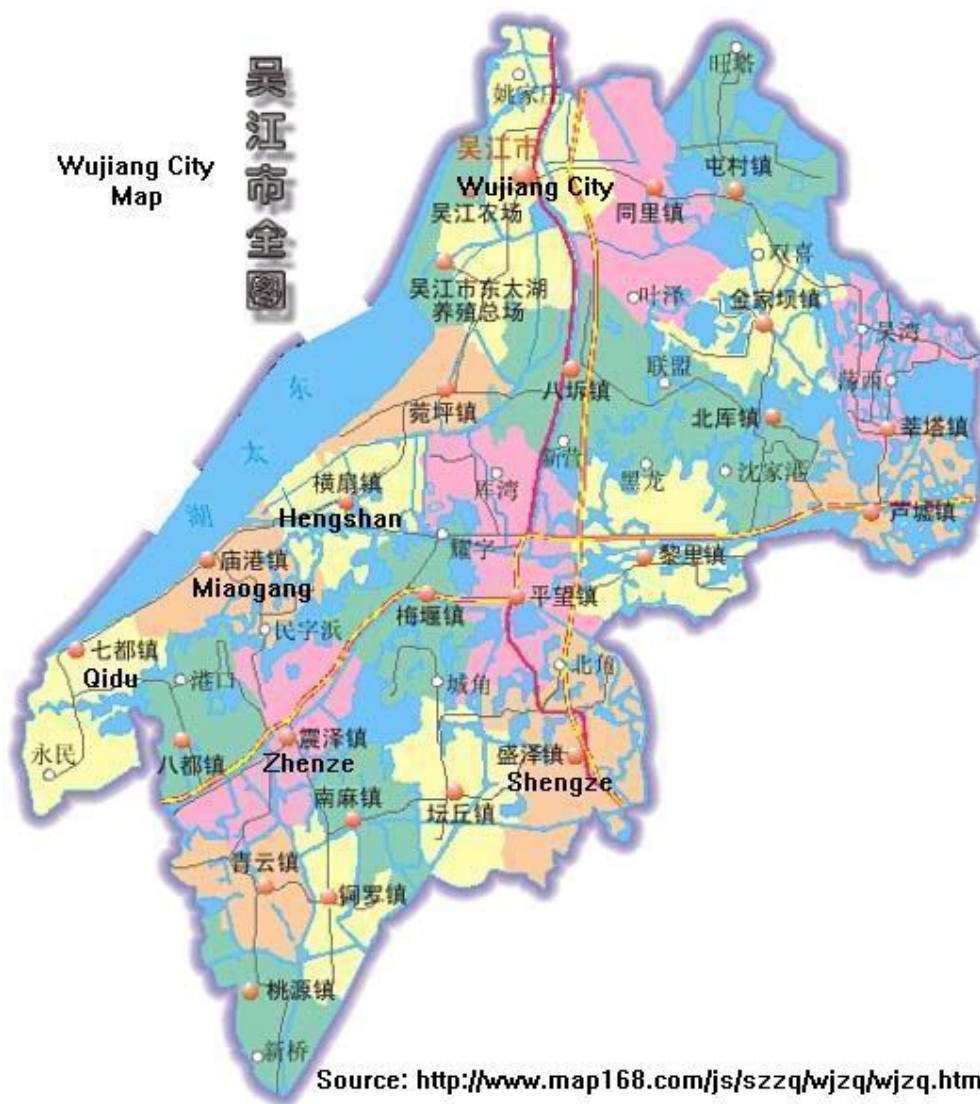

Maps, Photo Sets, Figures and Tables

Maps

M1-10

1. Jiangsu and Gansu Provinces in China
2. Kaixiangong Village and surrounding areas 1930
3. Kaixiangong Village and surrounding areas 2004
4. Suzhou Prefecture
5. Wujiang City
6. Miaogang Township
7. Qidu Township
8. Kaixiangong Village from 1930s
9. Kaixiangong Village from 1983
10. Kaixiangong Village from 2001

Map 1 Jiangsu and Gansu Provinces in China

Source: <http://www.map168.com/index.htm>

Map 2 Kaixiangong Village and surrounding areas 1930

Source: Fei Xiaotong (Hsiao-Tung Fei). *Peasant life in China*, p13. London and Henley: Routledge & Kegan Paul. 1939.

Map 3 Kaixiangong Village and surrounding areas 2004

Source: <http://www.chinaqidu.com/>

Map 4 Suzhou Prefecture

Source: <http://www.map168.com/js/szzq/szzq.htm>

Map 5 Wujiang City

Map 6 Miaogang Township before 2003

Source: Wujiang Branch of CPPCC. River village – River town, p29.1996,

Map 7 Qidu Township from 2004

Source: <http://www.map168.com/js/szzq/wjq/qdmg.qdmg.htm>

Map 8 Kaixiangong Village from 1940s

Source: Fei Xiaotong (Hsiao-Tung Fei). *Peasant life in China*, p20. London and Henley: Routledge & Kegan Paul. 1939.